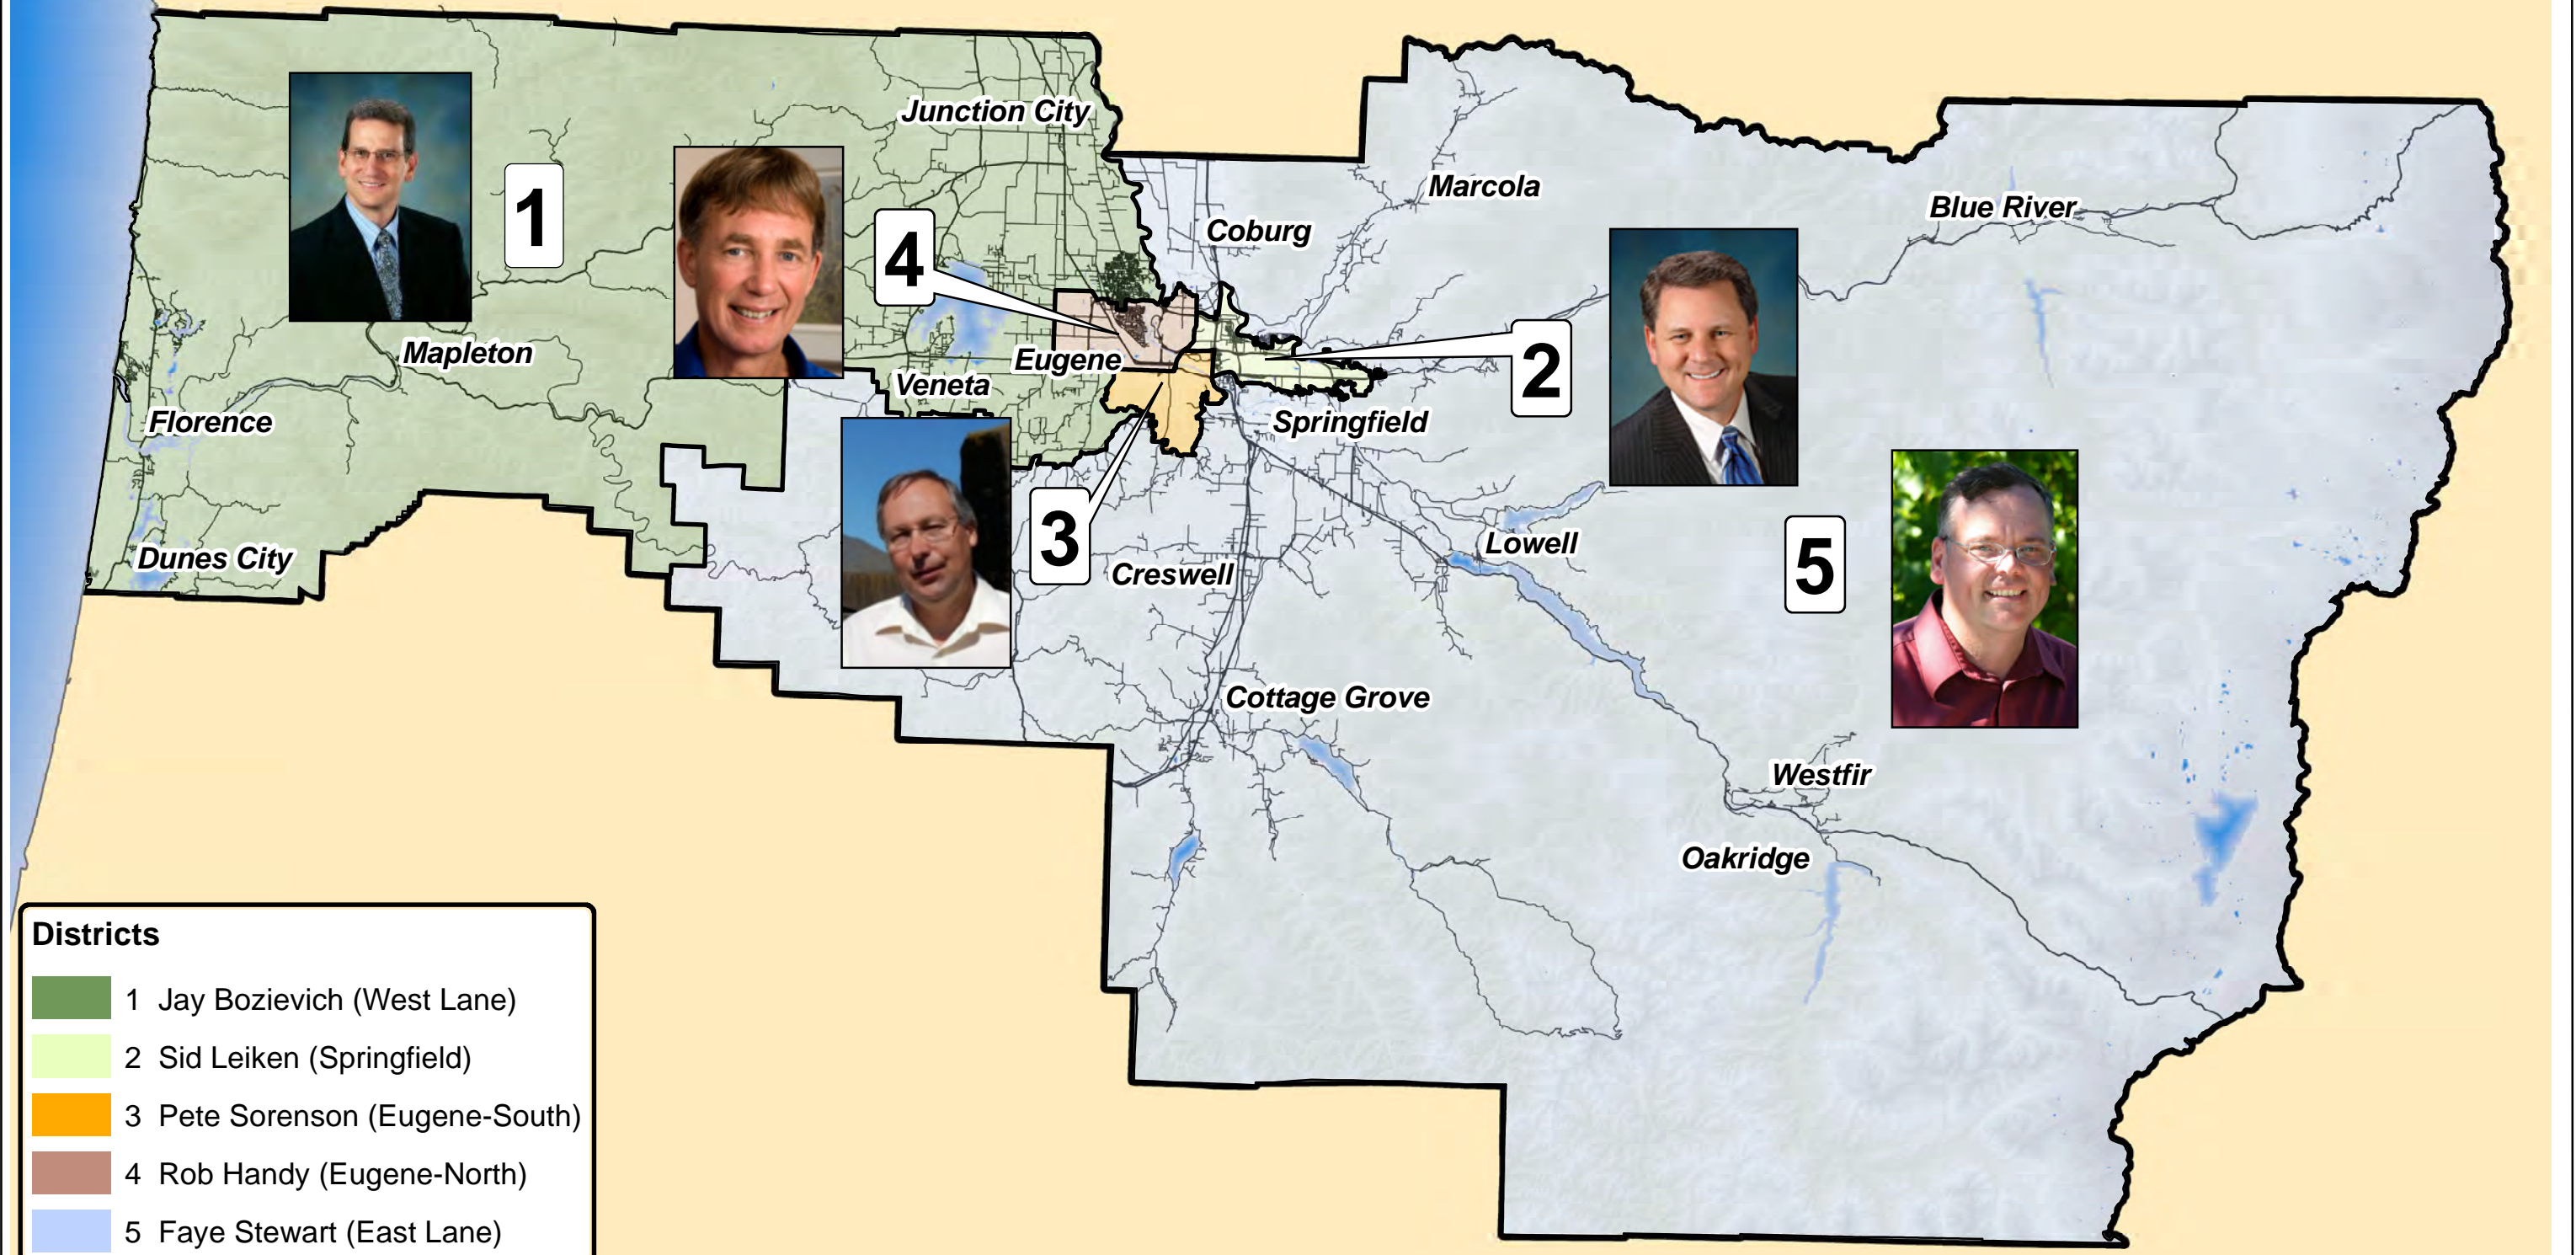

Lane County Commissioner Districts

Districts	
	1 Jay Bozievich (West Lane)
	2 Sid Leiken (Springfield)
	3 Pete Sorenson (Eugene-South)
	4 Rob Handy (Eugene-North)
	5 Faye Stewart (East Lane)

Scale 1:506,880
1 inch = 8 miles

Lane County Commissioner Districts

Lane County, Oregon

Drawn By:
LCPWDZM

Date:
06/15/11

Revised:
00/00