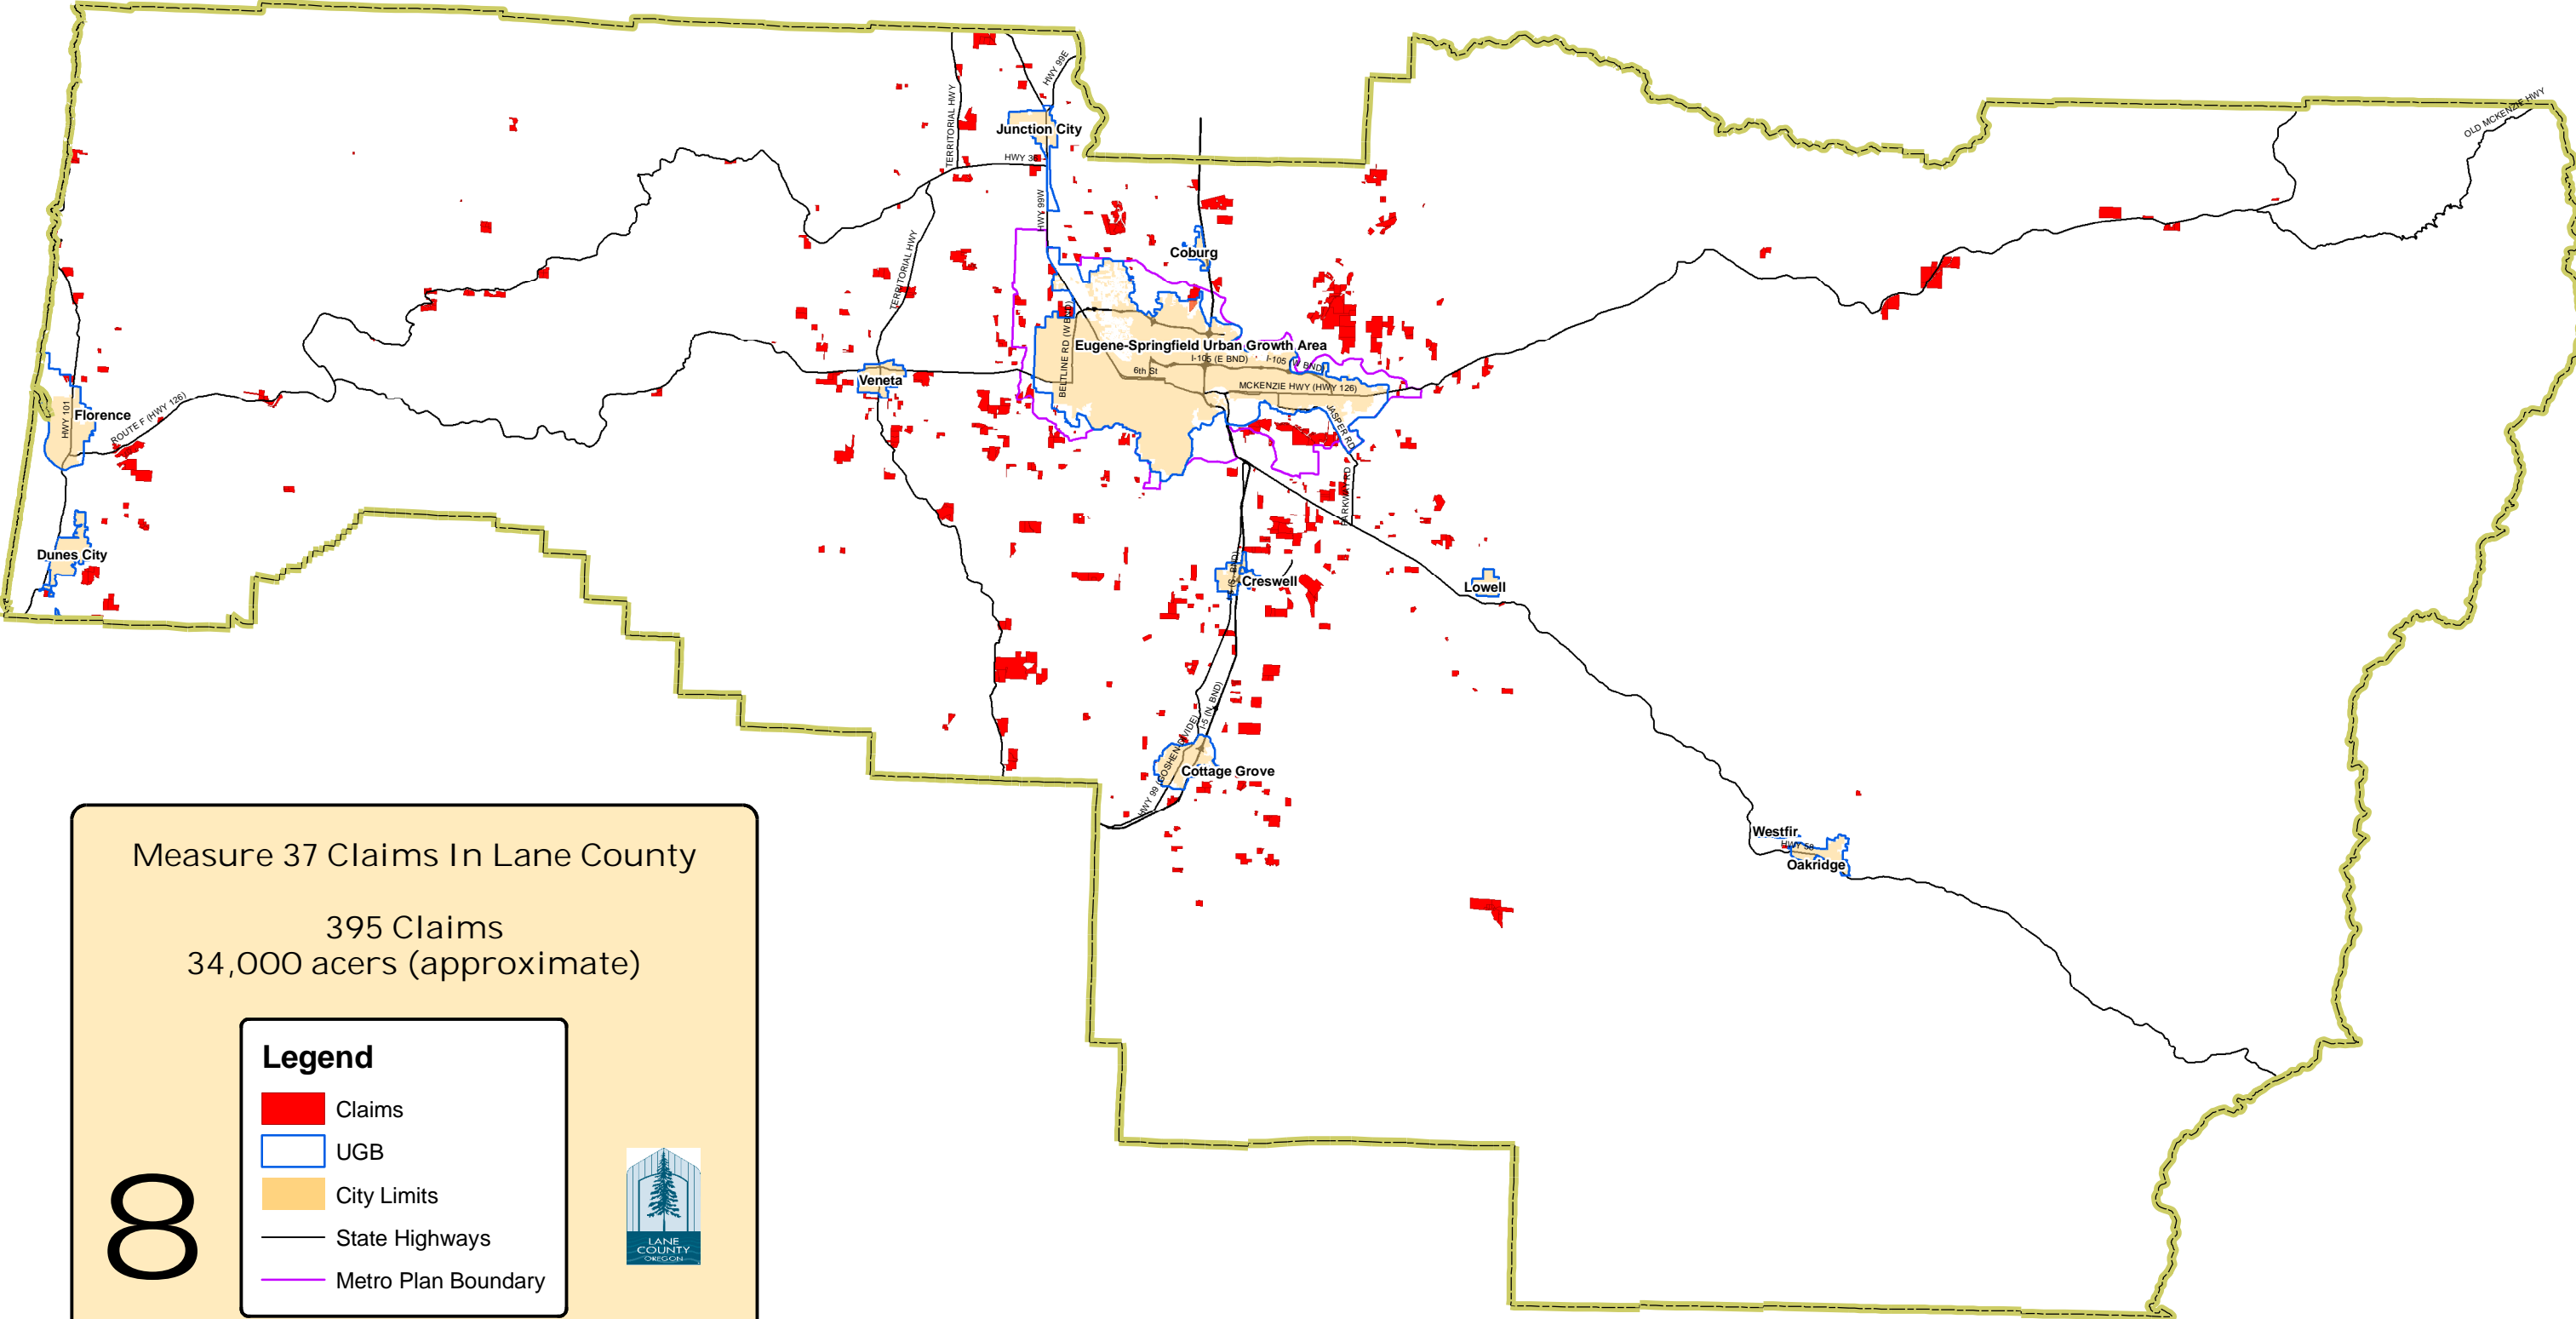

# Measure 37 Claims in Lane County

February 16, 2007

Measure 37 Claims In Lane County

395 Claims  
34,000 acers (approximate)

**Legend**

- Claims
- UGB
- City Limits
- State Highways
- Metro Plan Boundary

8

0 4 8 16 Miles

Version: February 16, 2007